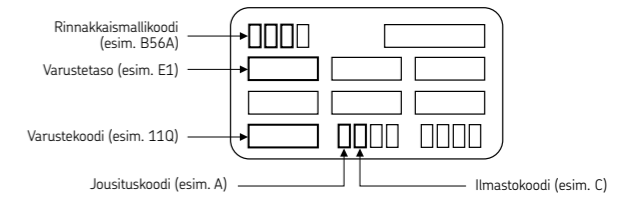

Tunnistelevy 1996 →

- A = Normaali jousitus, B = Vahvistettu pyöränripustus, C = Lämmin ilmasto, D = Kylmä ilmasto, E = Trooppinen ilmasto