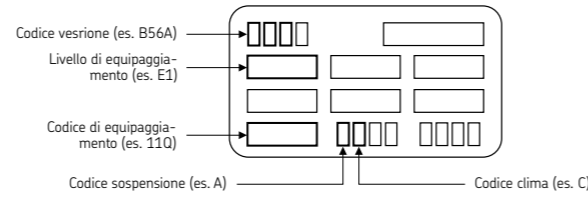

*) Targa di identificazione Renault 1996 →

- A = Sospensione normale, B = Con sospensione rinforzata, C = Clima temperato, D = Clima freddo, E = Clima tropicale