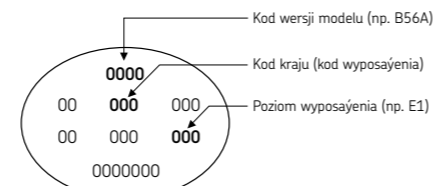

Tabliczka znamionowa 1996 →

- A = Normalne zawieszanie, B = Wzmocnione zawieszanie, C = Klimat agodny, D = Klimat ch odny, E = Klimat tropikalny

A blank sheet of lined paper with 25 horizontal dotted lines for writing.