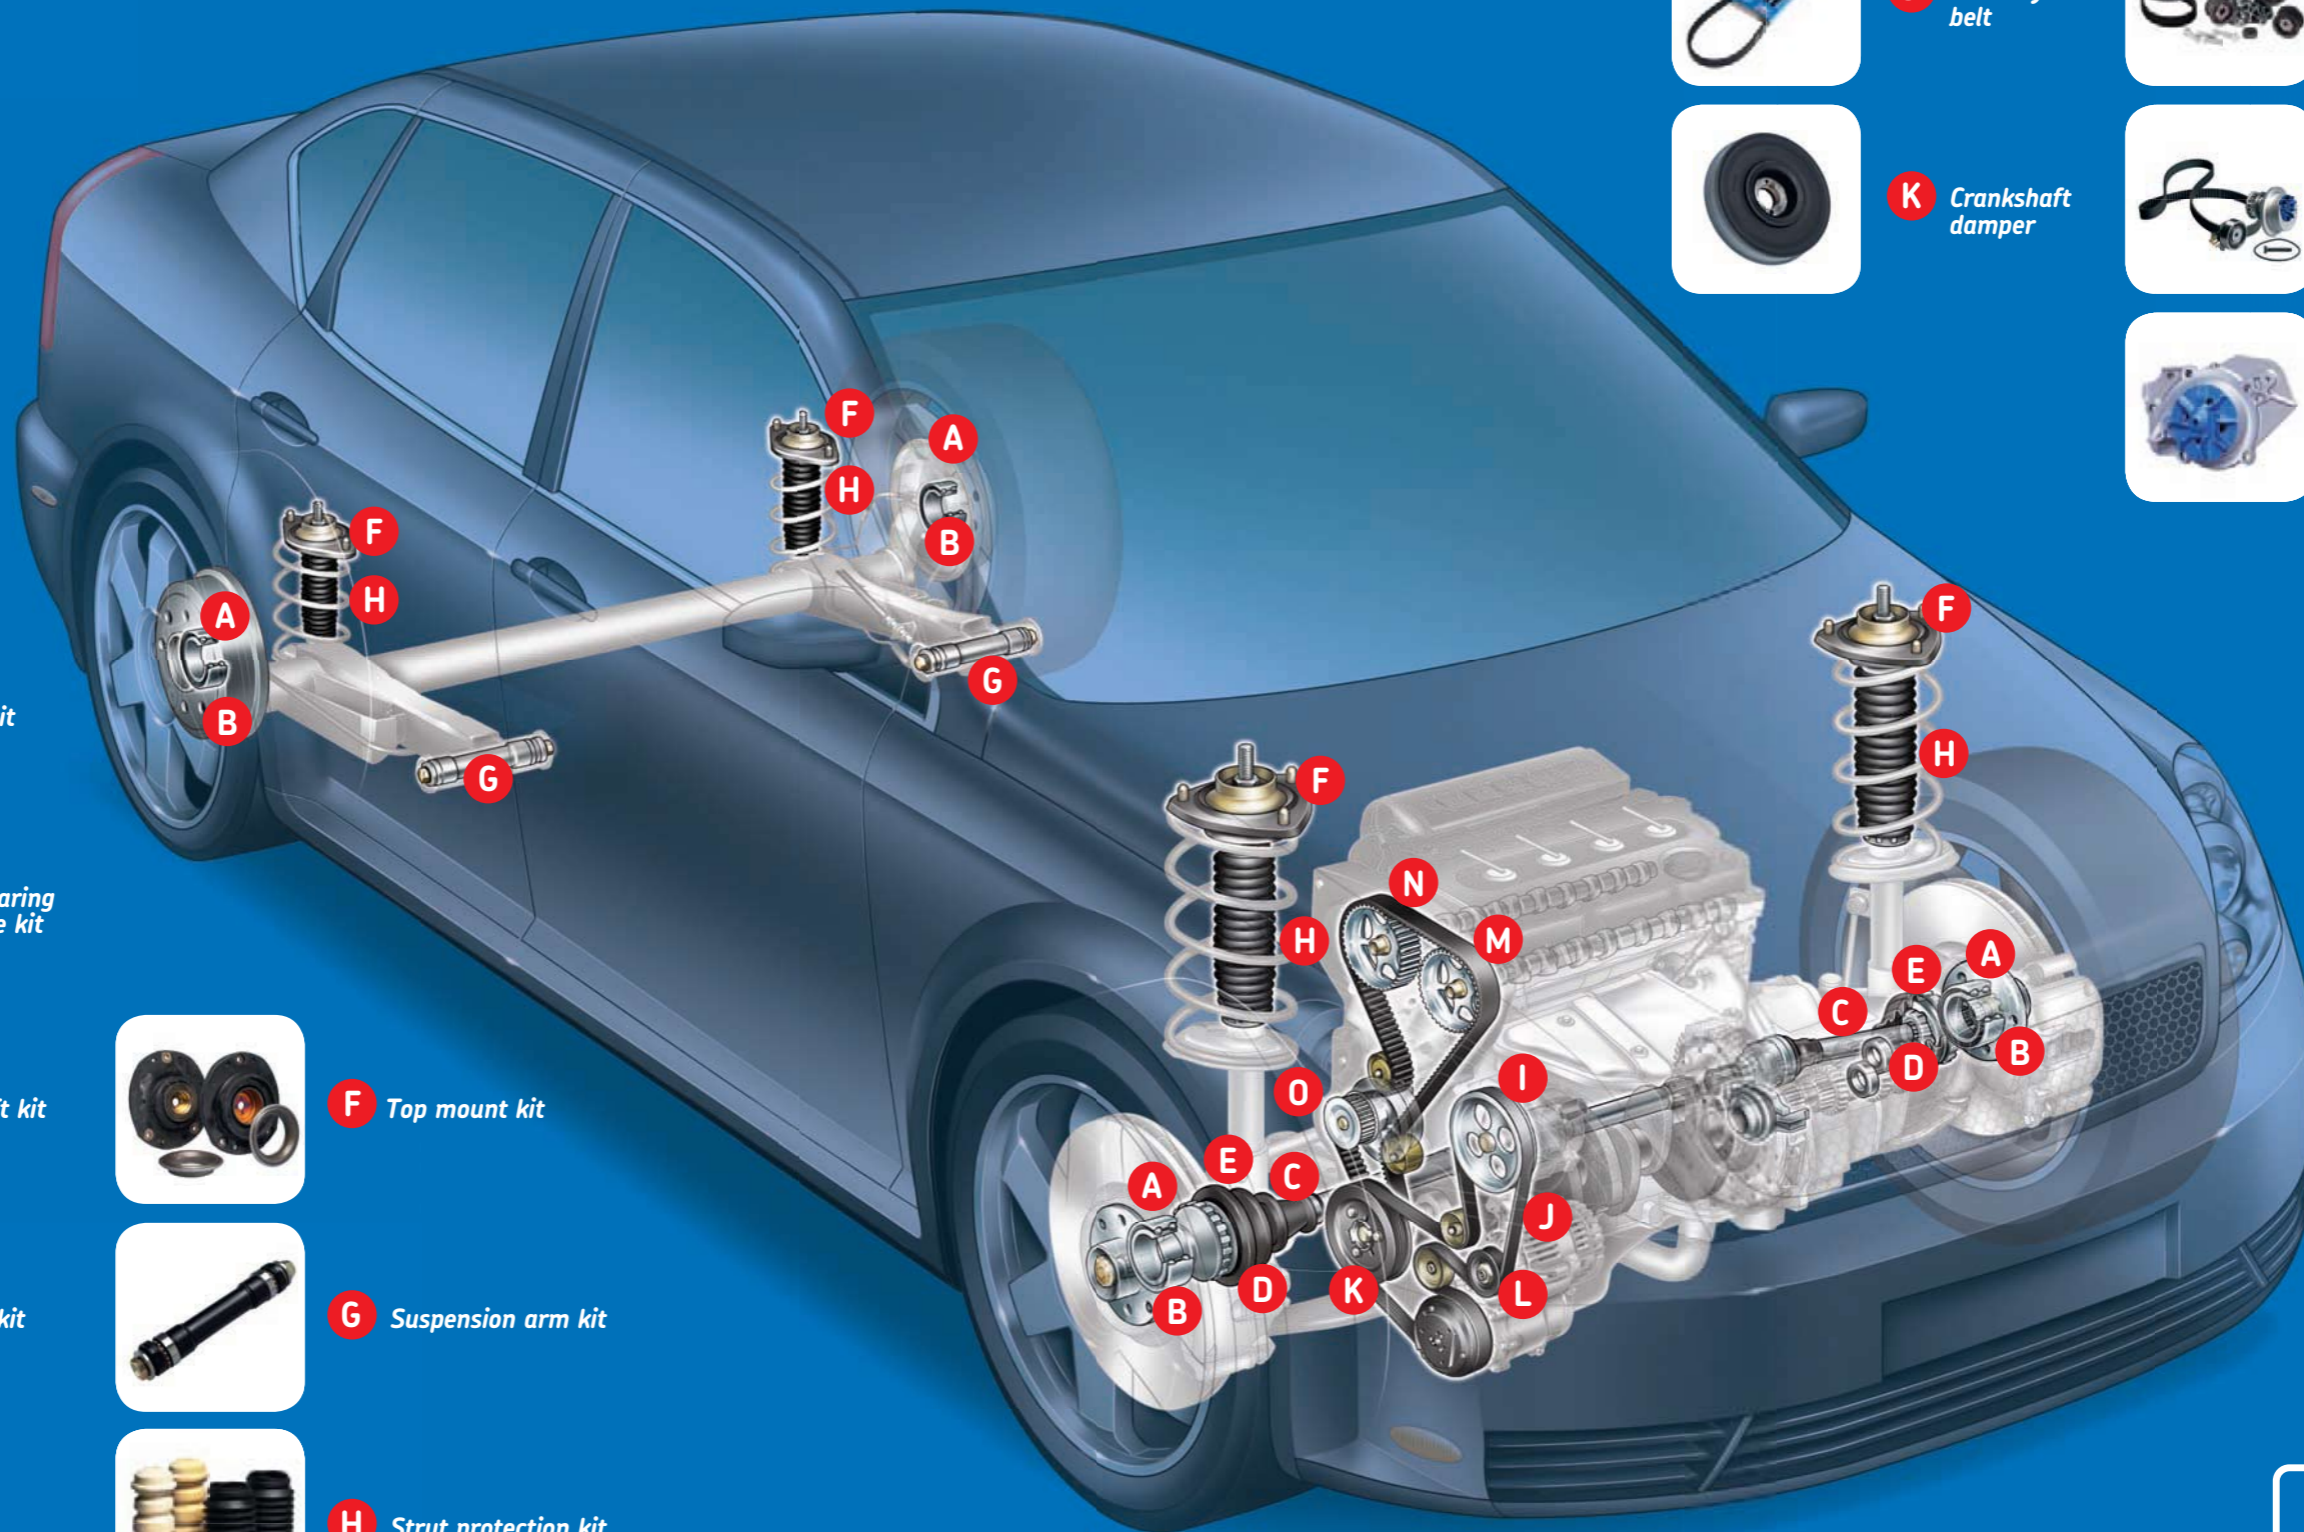

Install confidence

A Wheel bearing kit

B Wheel bearing and brake kit

C Driveshaft kit

D CV-Joint kit

E Boot kit

F Top mount kit

G Suspension arm kit

H Strut protection kit

J Auxiliary belt

K Crankshaft damper

M Timing belt kit

N Timing belt kit with water pump

O SKF AquaMax water pump