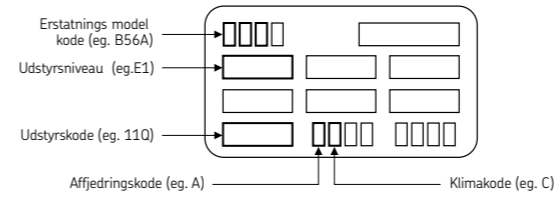

Identifikation Plade 1996 →

- A = Normal affjedring, B = Med forstærket hjulophæng, C = Tempereret klima, D = Koldt klima, E = Tropisk klima