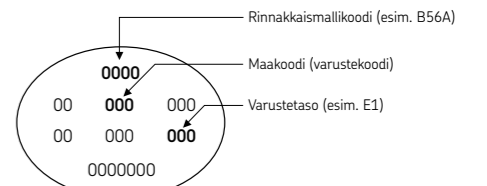

Tunnistelevy → 1996