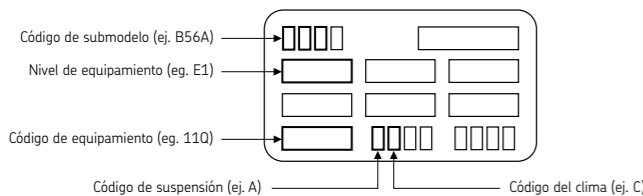

*) Placa de identificación Renault de 1996 →

- A = Suspensión, B = Con suspensión reforzada, C = Clima templado, D = Clima frío, E = Clima tropical